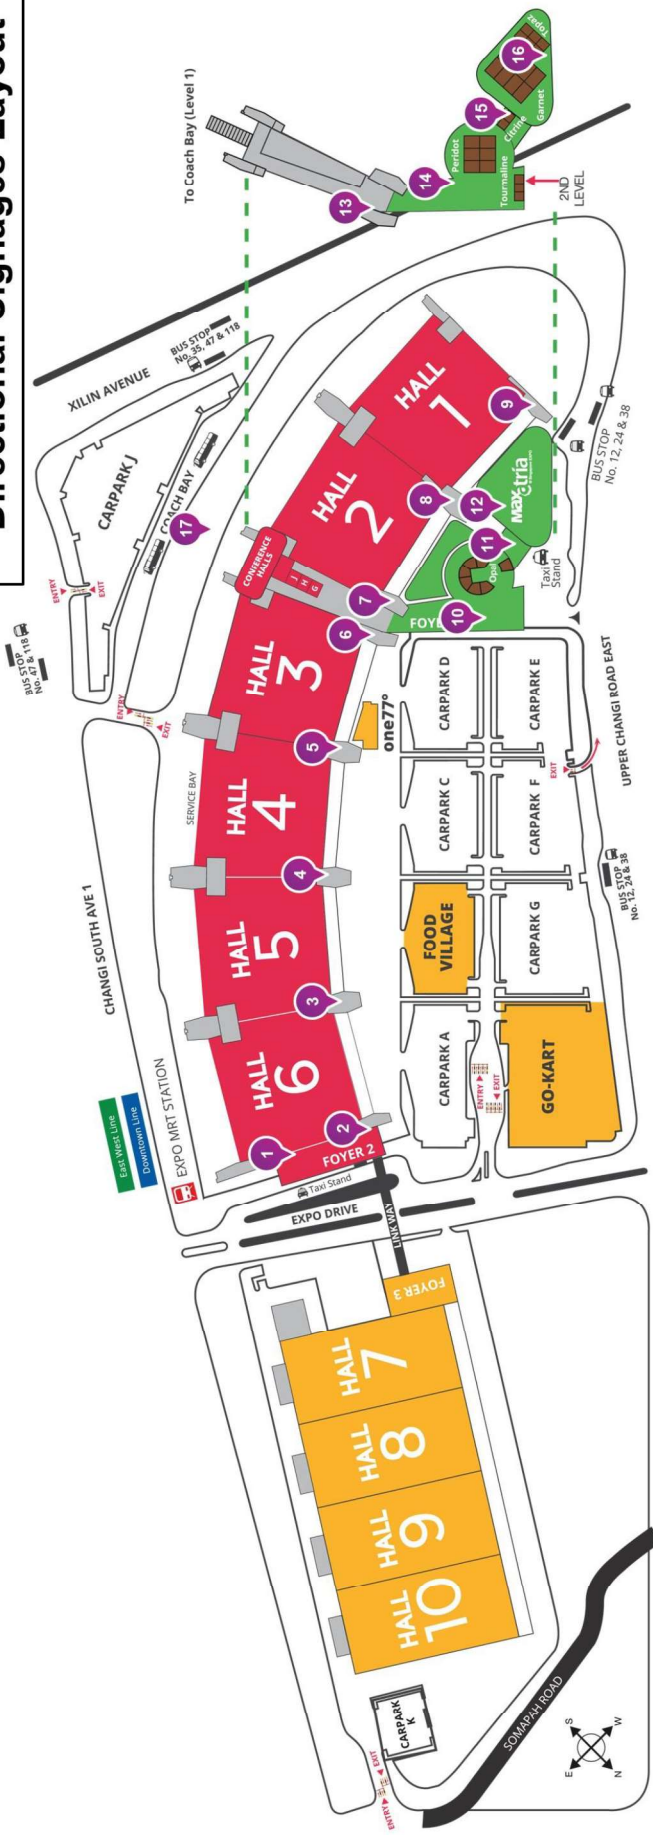

Directional Signages Layout

- 1 3rd Pillar after escalator at Foyer 2
- 2 Last Pillar at Foyer 2 turning into Hall 6 walkway
- 3 Walkway between Hall 5 and 6
- 4 Walkway between Hall 4 and 5
- 5 Walkway between Hall 3 and 4
- 6 Walkway between Hall 3 and Foyer 1
- 7 Walkway between Foyer 1 and Hall 2
- 8 Walkway between Hall 1 and 2
- 9 Beside Hall 1
- 10 Foyer 1 escalator leading up to MAX Atria (2nd Level)
- 11 Entrance to MAX Atria Gallery
- 12 MAX Atria Gallery escalator leading up to Level 2
- 13 Walkway along Constellar Corporate Office leading towards MAX Atria
- 14 Opposite lift entrance leading to Peridot
- 15 Opposite escalator leading up to MAX Atria Gallery
- 16 Pre-function Area between Garnet and Topaz
- 17 Escalator at Coach Bay leading up to Level 2